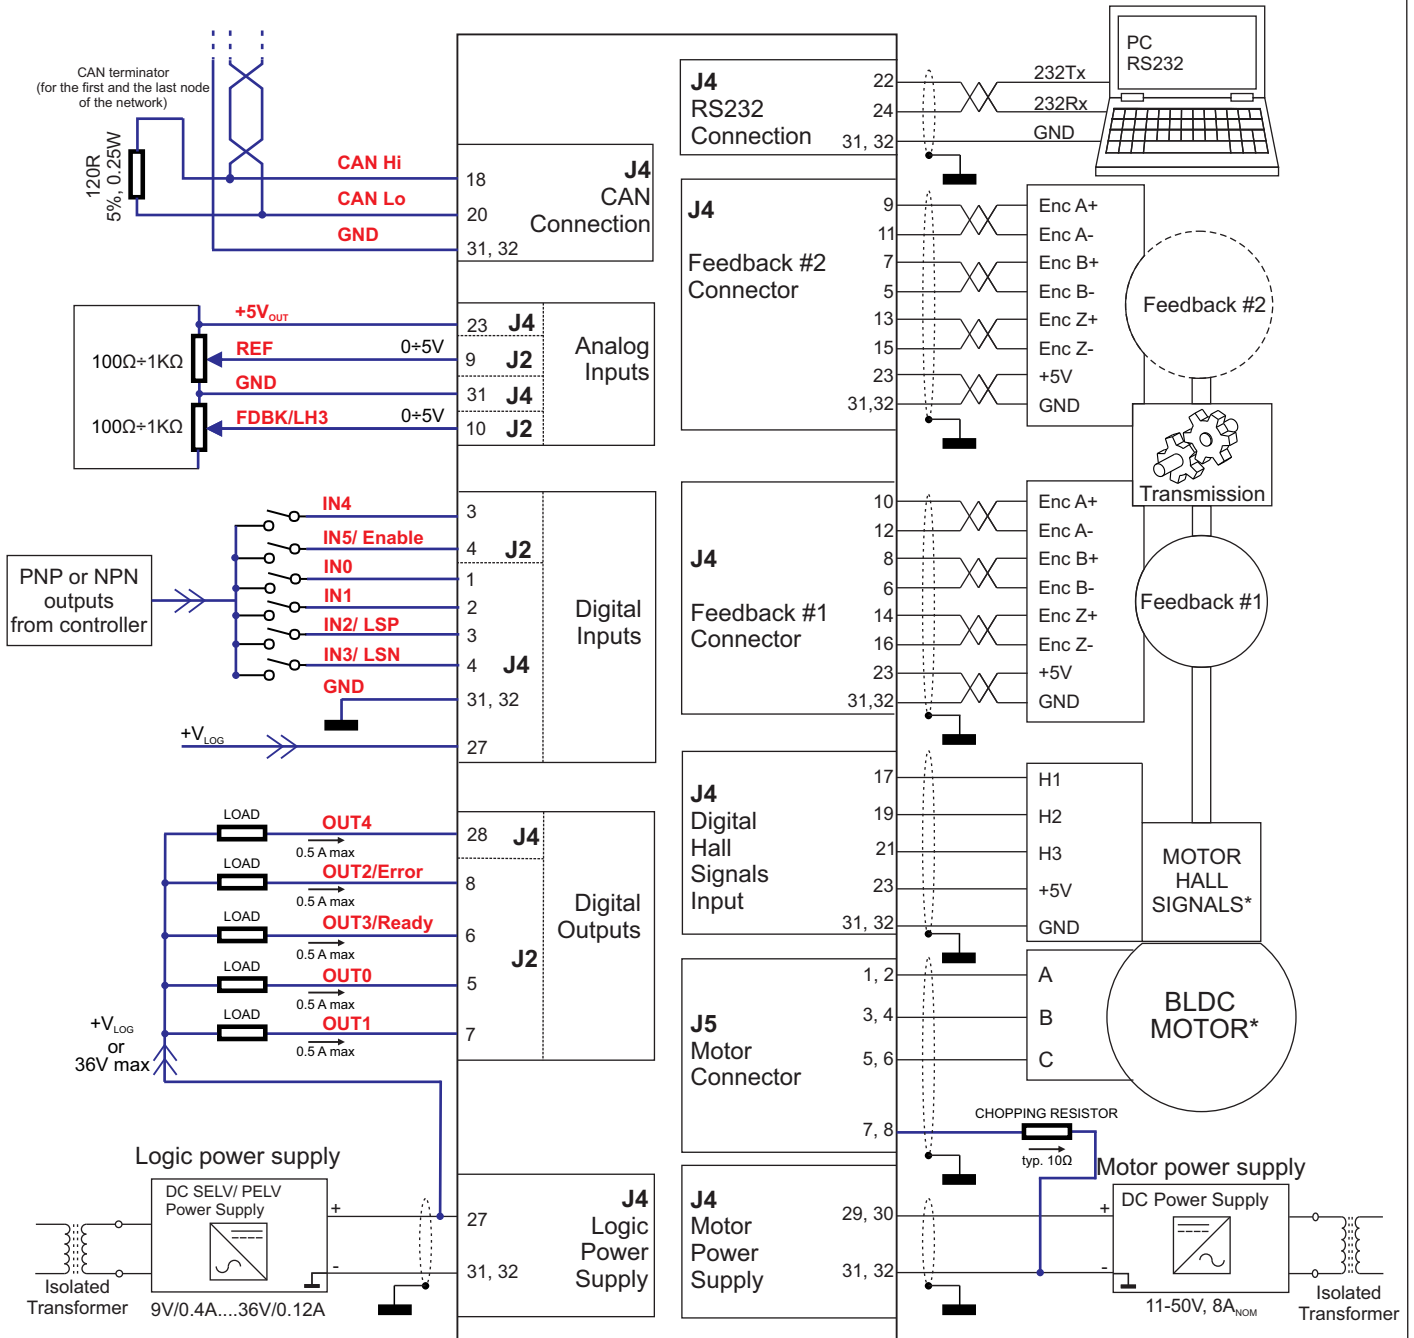

Pins facing downward view

\* FOR ALL AVAILABLE OPTIONS CHECK THE USER MANUAL OF THE DRIVE

<b>iPOS4808 MY-CAN</b>		<b>P/N: P027.414.E101</b>	
Copyright © Technosoft 2021. All rights reserved.			
<b>iPOS4808 MY-CAN - Electrical Connection Diagram</b>			
Title			
Size <b>A4</b>	Document Number: P091.027.MY.CDG.0221	Author: ALN	Rev <b>B</b>
Date: 0221	Sheet 1 of 1		